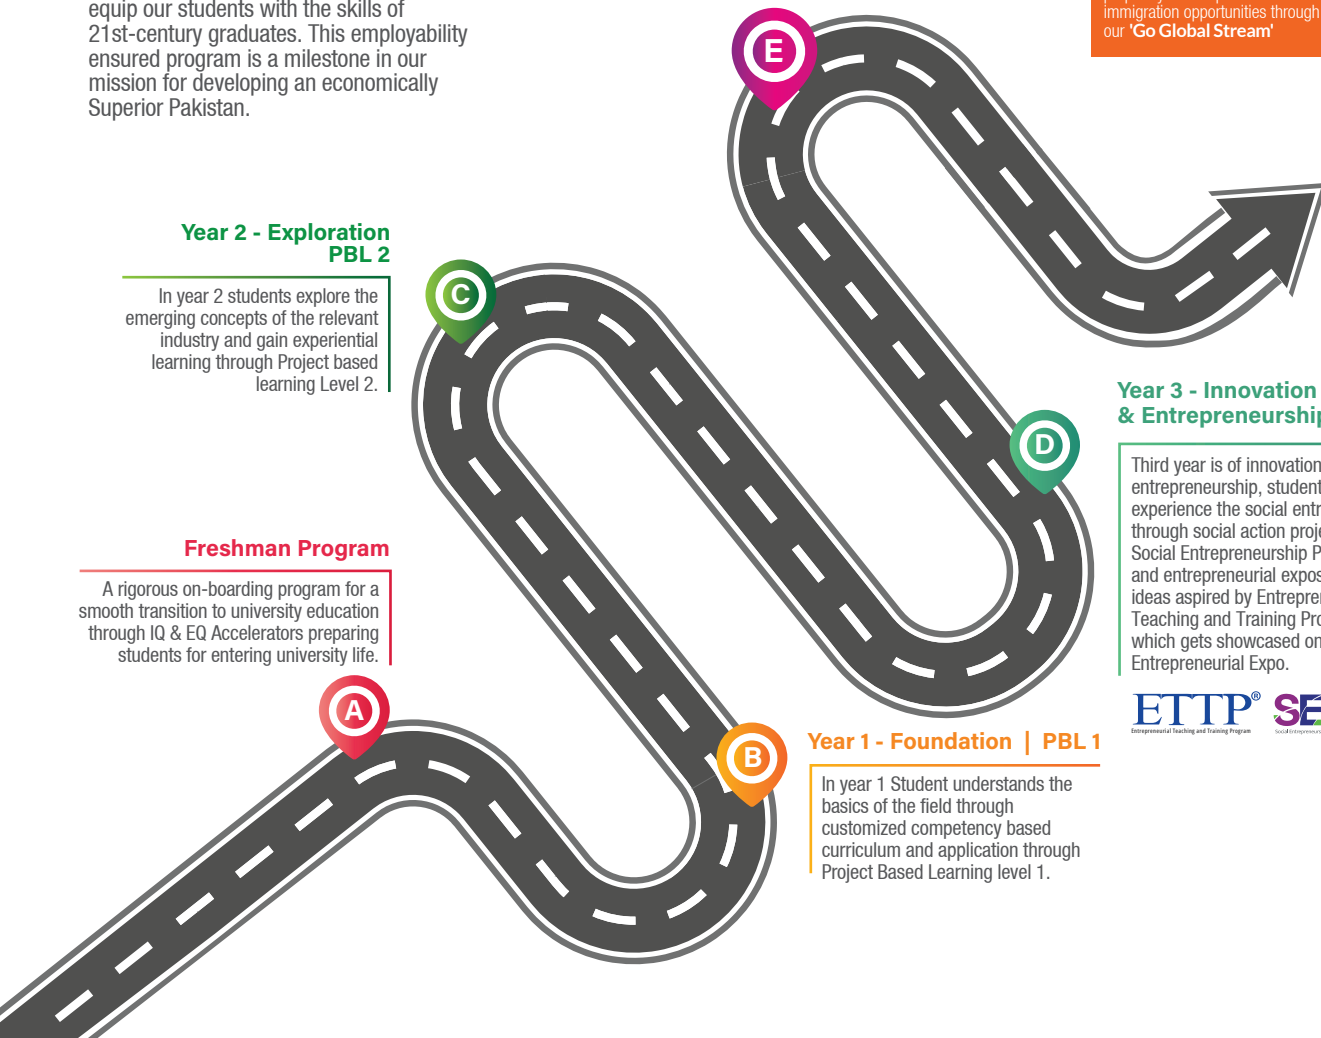

1M-Market Intensive Year

For the final Market Intensive Year "1M" (one year in the market), we have designed four indigenous career streams i.e., Design Challenge, Startup, Scaleup & Superior Go Global so our students may choose any track according to their aptitude.

Career Pathways

Startup: to become a successful entrepreneur by getting incubated at our **Innovation District 92 (ID-92)**

Scaleup: to uplift your family business by getting trained at our accelerator "ScaleupPk"

Design Challenge: to become a valuable resource for corporate world by solving a real-time industry problem following **Design Thinking** approach

Superior Go Global: to prepare you to explore career and immigration opportunities through our 'Go Global Stream'

Year 3 - Innovation & Entrepreneurship | PBL 3

Third year is of innovation and entrepreneurship, students will experience the social entrepreneurship through social action projects under Social Entrepreneurship Program (SEP) and entrepreneurial exposition of new ideas aspired by Entrepreneurship Teaching and Training Program (ETTP) which gets showcased on Superior Entrepreneurial Expo.

Year 1 - Foundation | PBL 1

In year 1 Student understands the basics of the field through customized competency based curriculum and application through Project Based Learning level 1.