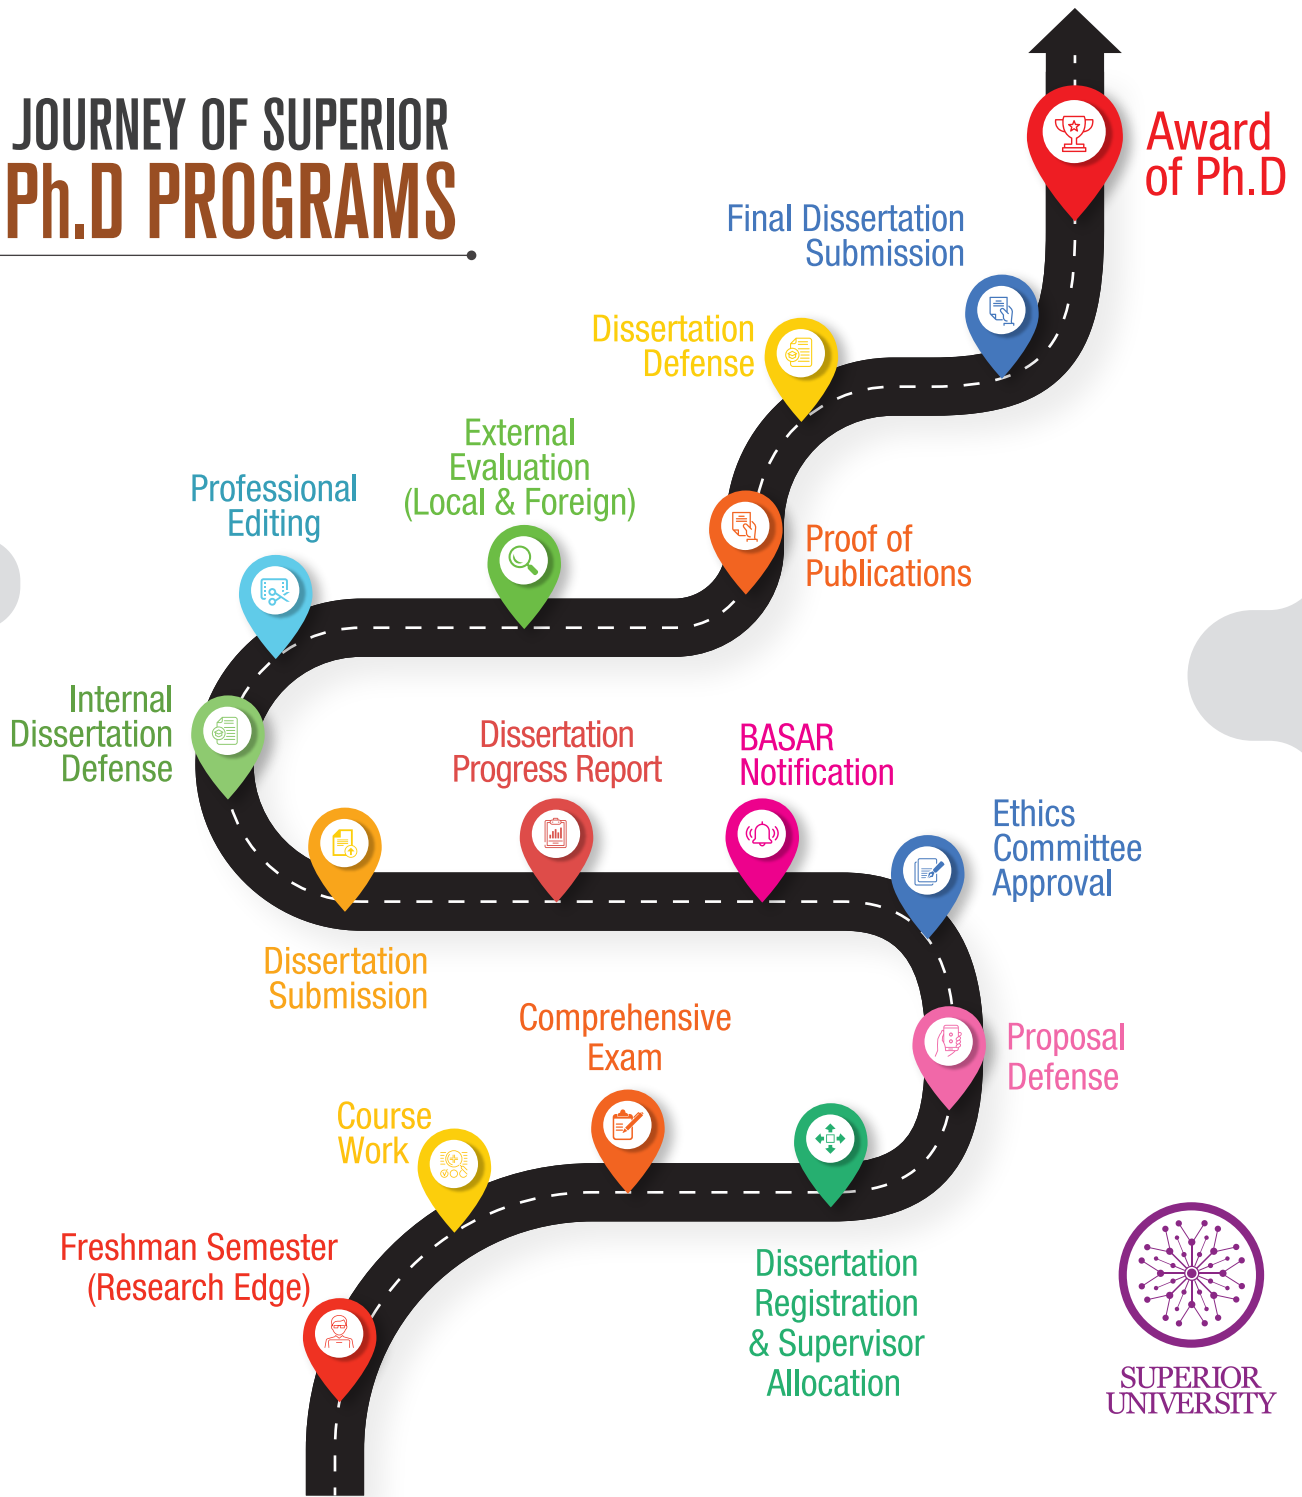

SUPERIOR
UNIVERSITY

Ph.D Electrical Engineering

FACULTY OF ENGINEERING & TECHNOLOGY

RANKED NO. 1 IN
QUALITY OF EDUCATION
IN PAKISTAN

WORLD RANK IN
QUALITY OF EDUCATION
101-200

OVERALL RANK IN
WORLD'S TOP
401-600

AMONG THE
TOP 10
UNIVERSITIES OF
PAKISTAN

JOURNEY OF SUPERIOR Ph.D PROGRAMS

Ph.D

Electrical Engineering

The PhD Electrical Engineering at Superior University program underlines an commitment to promoting innovation and multidisciplinary research in science and technology and their applications that range from the production, transmission, and use of electrical energy – especially renewable energy – to speedy information processing and the latest trends in computing. The faculty encourages research students to opt for advanced taught courses to help fill any gaps in the background knowledge required for their research projects.